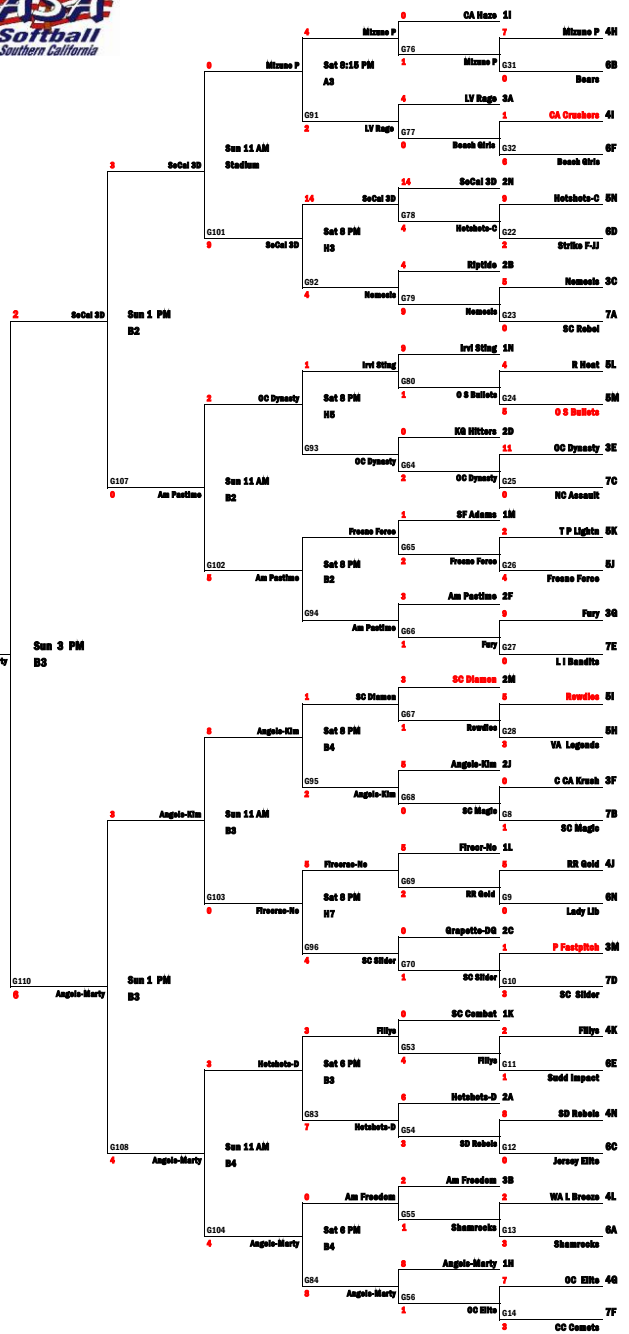

2011 CHAMPIONS CUP

Championship Bracket

7/14/11 REV.1 1:00 AM

L1	OH Rapids	G33
L2	NC Shooter	
L3	FL Fury	G34
L4	NW Shooter	
L5	Arsenal	G35
L6	Inferno 6	
L7	S B Stars	G36
L8	CA Kresh	
L9	Lady Lib	G37
L10	P Fastfish	
L11	Sold Impact	G38
L12	Jersey Elite	
L13	WA L Breeze	G39
L14	OO Comets	
L15	SC Mirage	G40
L16	USA Abbot	

ANGELS-MARTY CHAMPION

L17	Strike Zone	G41
L18	R Jeta	
L19	SD Breakers	G42
L20	CA Velocity	
L21	CA Thunder	G43
L22	Strike F-J	
L23	SC Rebel	G44
L24	R Heat	
L25	NO Assault	G45
L26	TP Lights	
L27	LI Baseballs	G46
L28	VA Legends	
L29	SC Cobras	G47
L30	Utah Sting	
L31	Bears	G48
L32	CA Crushers	

- Game 1 Sat 8:00 AM Lower Peter
- Game 2 Sat 8:00 AM Stadium
- Game 3 Sat 8:00 AM Barber 2
- Game 4 Sat 8:00 AM Harvard 4
- Game 5 Sat 8:00 AM Harvard 5
- Game 6 Sat 8:00 AM Harvard 7
- Game 7 Sat 8:00 AM Alton 2
- Game 8 Sat 8:00 AM Harvard 3
- Game 9 Sat 8:00 AM Harvard 2
- Game 10 Sat 8:00 AM Harvard 1
- Game 11 Sat 8:00 AM Barber 4
- Game 12 Sat 8:00 AM Barber 3
- Game 13 Sat 8:00 AM Harvard 6
- Game 14 Sat 8:00 AM Alton 3
- Game 15 Sat 10:00 AM Alton 3
- Game 16 Sat 10:00 AM Harvard 6

Legend: H - Harvard; Stadium - Barber; B - Barber; A - Alton; LP - Lower Peter