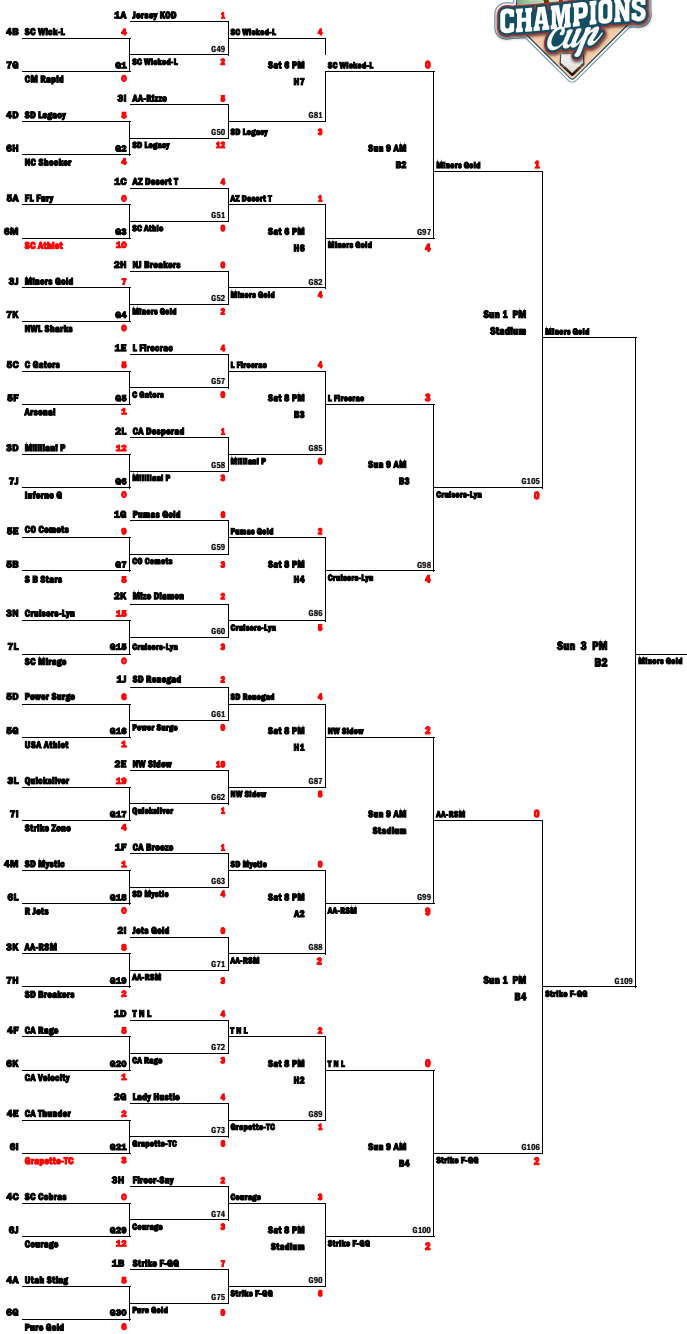

2011 CHAMPIONS CUP

Championship Bracket

7/14/11 REV.1 1:00 AM

L1	OH Rapids	G33
L2	NC Shooter	
L3	FL Fury	G34
L4	NW Shooter	
L5	Arsenal	G35
L6	Inferno 6	
L7	S B Stars	G36
L8	CA Kresh	
L9	Lady Lib	G37
L10	P Fastfish	
L11	Sold Impact	G38
L12	Jersey Elite	
L13	WA L Breeze	G39
L14	OO Comets	
L15	SC Mirage	G40
L16	USA Abbot	

ANGELS-MARTY CHAMPION

L17	Strike Zone	G41
L18	R Jeta	
L19	SD Breakers	G42
L20	CA Velocity	
L21	CA Thunder	G43
L22	Strike F-J	
L23	SC Rebel	G44
L24	R Heat	
L25	NO Assault	G45
L26	TP Lights	
L27	LI Baseballs	G46
L28	VA Legends	
L29	SC Cobras	G47
L30	Utah Sting	
L31	Bears	G48
L32	CA Crushers	

- Game 1 Sat 8:00 AM Lower Peter
- Game 2 Sat 8:00 AM Stadium
- Game 3 Sat 8:00 AM Barber 2
- Game 4 Sat 8:00 AM Harvard 4
- Game 5 Sat 8:00 AM Harvard 5
- Game 6 Sat 8:00 AM Harvard 7
- Game 7 Sat 8:00 AM Alton 2
- Game 8 Sat 8:00 AM Harvard 3
- Game 9 Sat 8:00 AM Harvard 2
- Game 10 Sat 8:00 AM Harvard 1
- Game 11 Sat 8:00 AM Barber 4
- Game 12 Sat 8:00 AM Barber 3
- Game 13 Sat 8:00 AM Harvard 6
- Game 14 Sat 8:00 AM Alton 3
- Game 15 Sat 10:00 AM Alton 3
- Game 16 Sat 10:00 AM Harvard 6

Legend: H - Harvard; Stadium - Barber; B - Barber; A - Alton; LP - Lower Peter