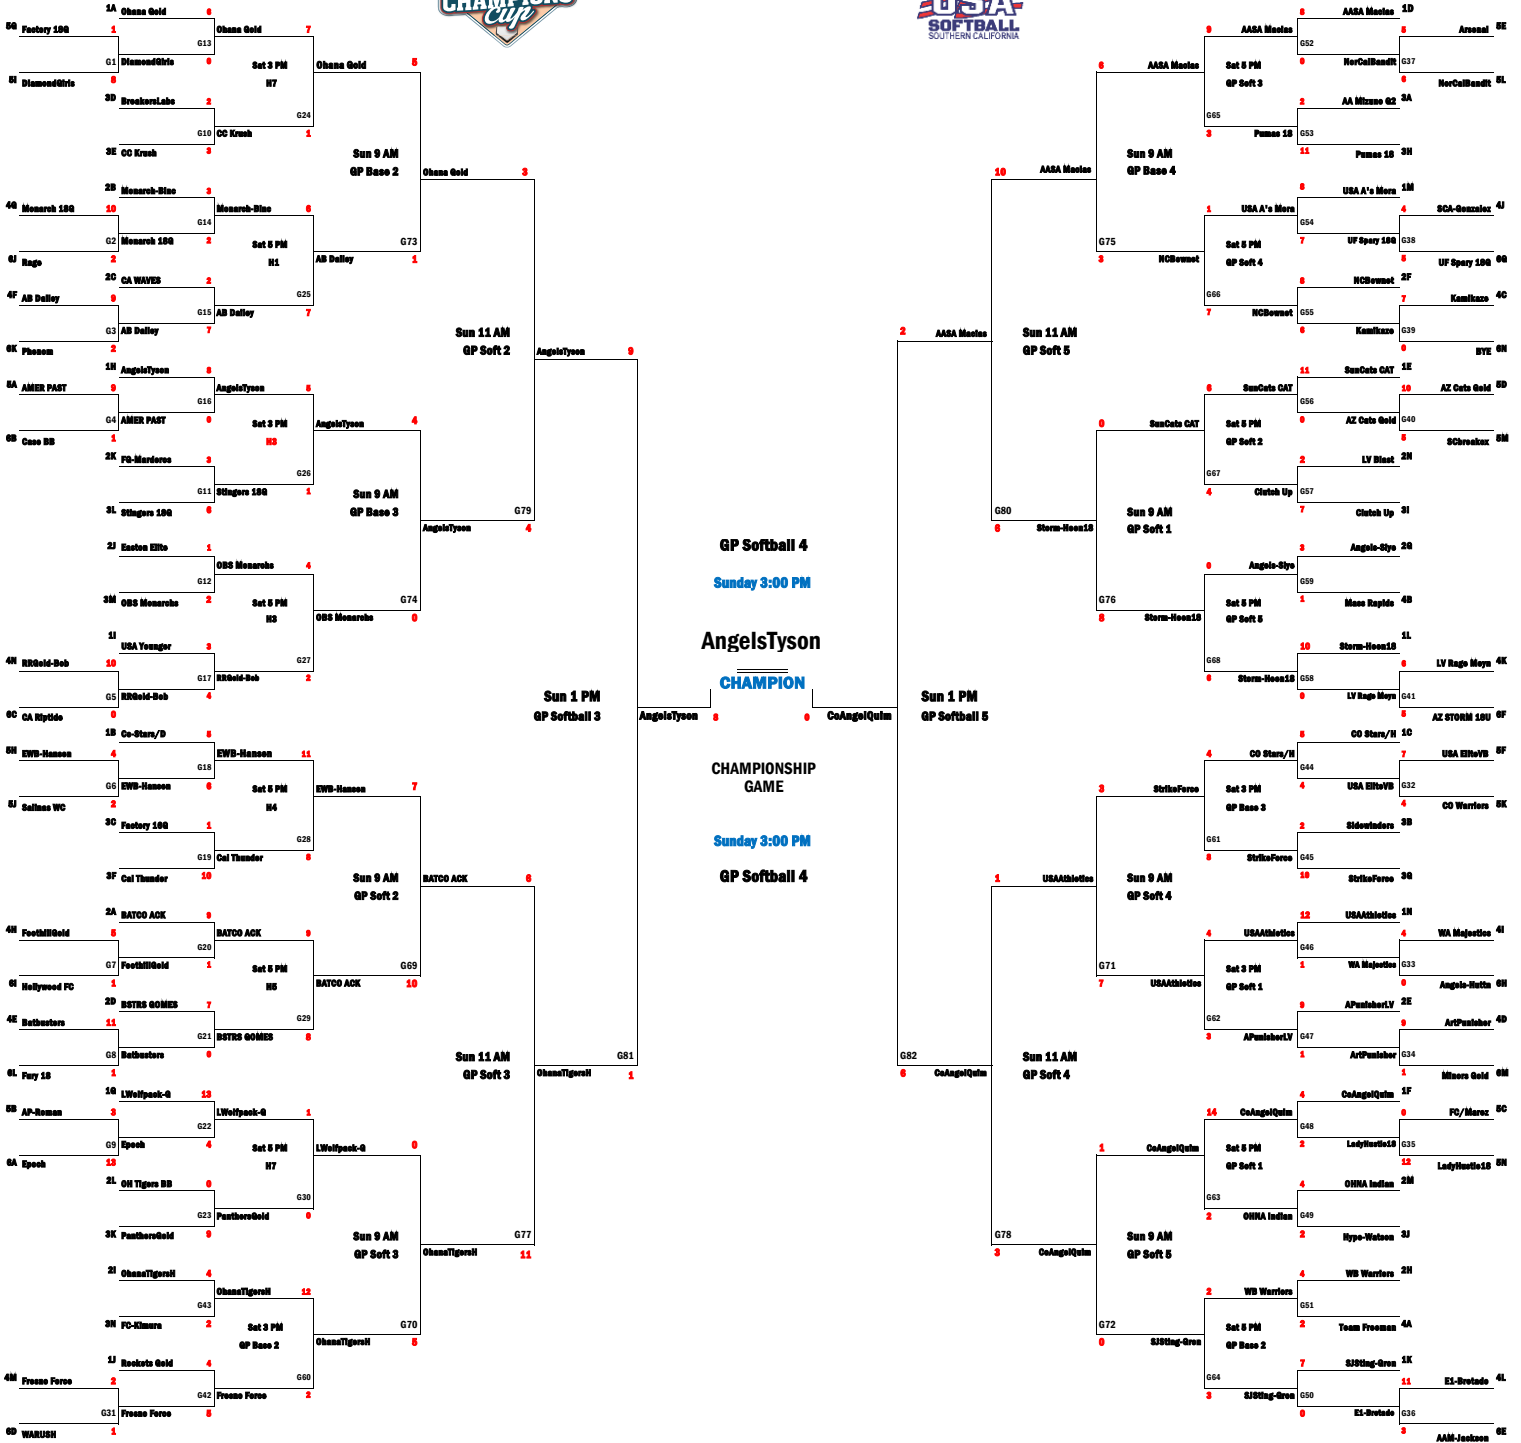

2019 18u/G CHAMPIONS CUP

Championship Bracket

revised 07/21/19

- Game 1 Sat 9:00 AM Harvard 1
- Game 2 Sat 9:00 AM Harvard 2
- Game 3 Sat 9:00 AM Harvard 3
- Game 4 Sat 9:00 AM Harvard 4
- Game 5 Sat 9:00 AM Harvard 5
- Game 6 Sat 9:00 AM Harvard 7
- Game 7 Sat 11:00 AM Harvard 1
- Game 8 Sat 11:00 AM Harvard 2
- Game 9 Sat 11:00 AM Harvard 3
- Game 10 Sat 11:00 AM Harvard 4
- Game 11 Sat 11:00 AM Harvard 5
- Game 12 Sat 1:00 PM Harvard 7
- Game 13 Sat 11:00 AM Harvard 7
- Game 14 Sat 1:00 PM Harvard 5
- Game 15 Sat 1:00 PM Harvard 4
- Game 16 Sat 1:00 PM Harvard 3

- Game 17 Sat 1:00 PM Harvard 2
- Game 18 Sat 1:00 PM Harvard 1
- Game 19 Sat 3:00 PM Harvard 1
- Game 20 Sat 3:00 PM Harvard 2
- Game 21 Sat 3:00 PM Harvard 5
- Game 22 Sat 3:00 PM Harvard 4
- Game 23 Sat 1:00 PM Harvard 6
- Game 24 Sat 3:00 PM Harvard 7
- Game 25 Sat 3:00 PM Harvard 1
- Game 26 Sat 5:00 PM Harvard 3
- Game 27 Sat 5:00 AM Harvard 3
- Game 28 Sat 5:00 PM Harvard 4
- Game 29 Sat 5:00 PM Harvard 5
- Game 30 Sat 5:00 PM Harvard 7
- Game 31 Sat 9:00 AM GP Soft 1
- Game 32 Sat 9:00 AM GP Soft 2

- Game 33 Sat 9:00 AM GP Soft 3
- Game 34 Sat 9:00 AM GP Soft 4
- Game 35 Sat 9:00 AM GP Soft 5
- Game 36 Sat 9:00 AM GP Base 2
- Game 37 Sat 9:00 AM GP Base 3
- Game 38 Sat 9:00 AM GP Base 4
- Game 39 Sat 11:00 AM GP Soft 4
- Game 40 Sat 11:00 AM GP Base 2
- Game 41 Sat 11:00 AM GP Base 4
- Game 42 Sat 11:00 AM GP Soft 1
- Game 43 Sat 11:00 AM GP Soft 5
- Game 44 Sat 11:00 AM GP Soft 2
- Game 45 Sat 11:00 AM GP Base 3
- Game 46 Sat 11:00 AM GP Soft 3
- Game 47 Sat 1:00 PM GP Soft 1
- Game 48 Sat 1:00 PM GP Soft 2

LEGEND: G = Game (No. 1, 2 etc.) ie: G1; H - Harvard Park; GP Soft (Great Park Softball 1,2,3,4,5); GP Base (Great Park (UTILITY) Baseball 2, 3, 4)