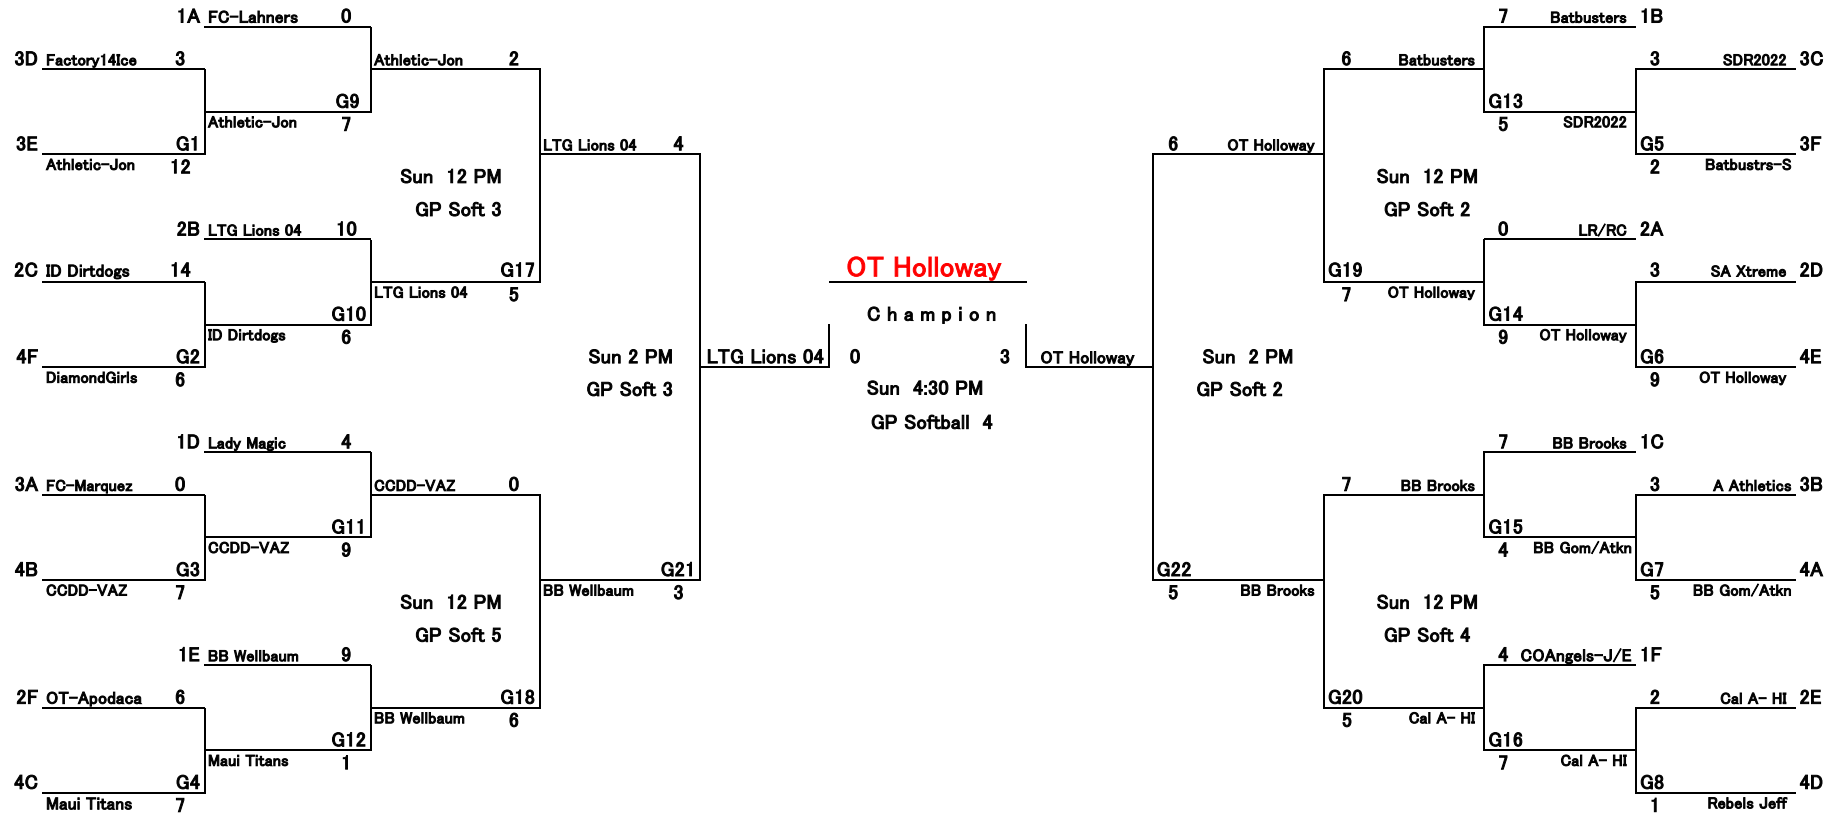

2019 CHAMPIONS CUP (14u)

Championship Bracket

Game 1 Sat 2:00 PM GP Soft 3
 Game 2 Sat 2:00 PM GP Soft 5
 Game 3 Sat 4:00 PM GP Soft 2
 Game 4 Sat 4:00 PM GP Soft 4

Game 9 Sun 8:00 AM GP Soft 2
 Game 10 Sun 8:00 AM GP Soft 3
 Game 11 Sun 8:00 AM GP Soft 4
 Game 12 Sun 8:00 AM GP Soft 5

Game 5 Sat 4:00 PM GP Soft 3
 Game 6 Sat 2:00 PM GP Soft 2
 Game 7 Sat 4:00 PM GP Soft 5
 Game 8 Sat 2:00 PM GP Soft 4

Game 13 Sun 10:00 AM GP Soft 2
 Game 14 Sun 10:00 AM GP Soft 3
 Game 15 Sun 10:00 AM GP Soft 4
 Game 16 Sun 10:00 AM GP Soft 5