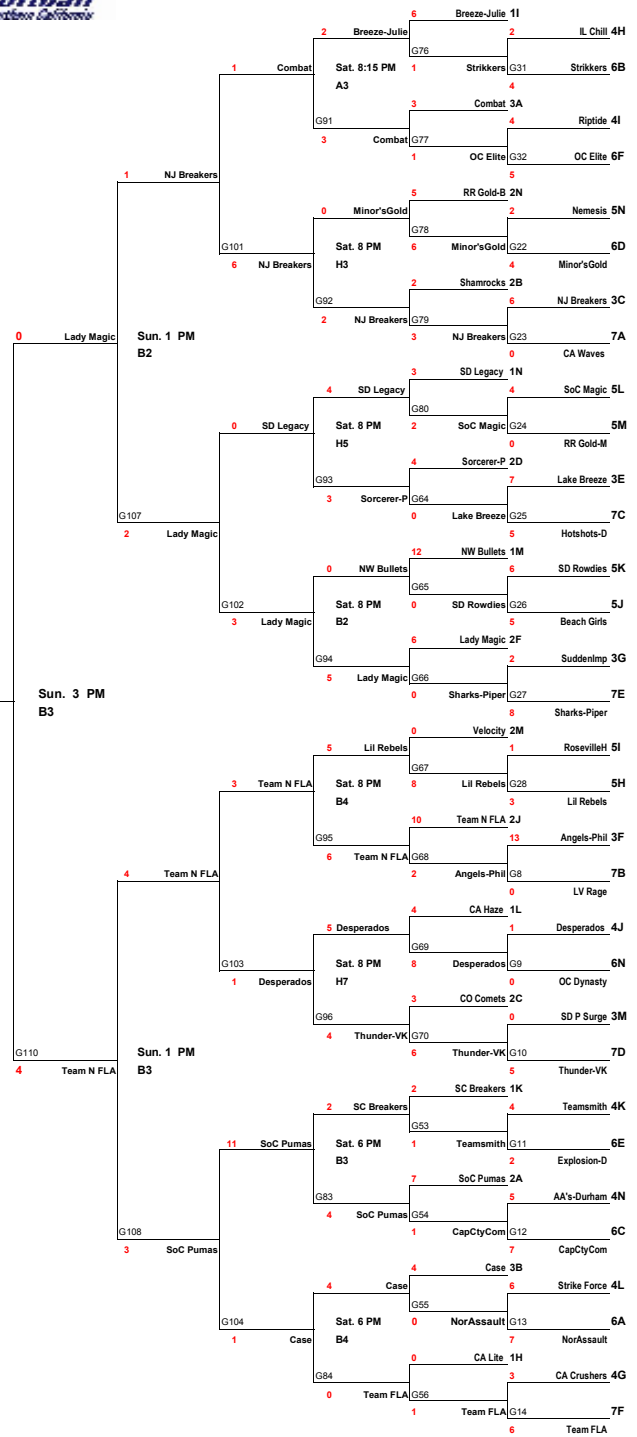

## Elimination Bracket

7/19/2009

- L1 Grapettes-G
- L2 Pure Gold
- L3 CenCoast E
- L4 Knockouts
- L5 CA Rage
- L6 AA's-16
- L7 SD Rebels
- L8 LV Rage
- L9 OC Dynasty
- L10 SD P Surge
- L11 Explosion-D
- L12 AA's Durham
- L13 Strike Force
- L14 CA Crushers
- L15 SoC Mirage
- L16 Lil Saints

### TEAM NORTH FLORIDA CHAMPION

- L17 R Rebels
- L18 Rainier-Jets
- L19 SoCa Rebels
- L20 NW AA's
- L21 Strike Zone
- L22 Nemesis
- L23 CA Waves
- L24 RR Gold-M
- L25 Hot Shots
- L26 Beach Girls
- L27 Sudden Imp
- L28 RosevilleH
- L29 RunRebels-E
- L30 Krush
- L31 IL Chill
- L32 Riptide

- Game 1 Sat. 8:00 AM Lower Peter
- Game 2 Sat. 8:00 AM Stadium
- Game 3 Sat. 8:00 AM Barber 2
- Game 4 Sat. 8:00 AM Harvard 4
- Game 5 Sat. 8:00 AM Harvard 5
- Game 6 Sat. 8:00 AM Harvard 7
- Game 7 Sat. 8:00 AM Alton 2
- Game 8 Sat. 8:00 AM Harvard 3
- Game 9 Sat. 8:00 AM Harvard 2
- Game 10 Sat. 8:00 AM Harvard 1
- Game 11 Sat. 8:00 AM Barber 4
- Game 12 Sat. 8:00 AM Barber 3
- Game 13 Sat. 8:00 AM Harvard 6
- Game 14 Sat. 8:00 AM Alton 3
- Game 15 Sat. 10:00 AM Alton 3
- Game 16 Sat. 10:00 AM Harvard 6

- Game 17 Sat. 10:00 AM Harvard 4
- Game 18 Sat. 10:00 AM Harvard 7
- Game 19 Sat. 10:00 AM Harvard 1
- Game 20 Sat. 10:00 AM Harvard 2
- Game 21 Sat. 10:00 AM Stadium
- Game 22 Sat. 10:00 AM Barber 2
- Game 23 Sat. 10:00 AM Barber 3
- Game 24 Sat. 10:00 AM Barber 4
- Game 25 Sat. 10:00 AM Alton 2
- Game 26 Sat. 10:00 AM Harvard 5
- Game 27 Sat. 10:00 AM Harvard 3
- Game 28 Sat. 10:00 AM Lower Peter
- Game 29 Sat. 12:00 PM Harvard 1
- Game 30 Sat. 12:00 PM Harvard 3
- Game 31 Sat. 12:00 PM Alton 2
- Game 32 Sat. 12:00 PM Harvard 5