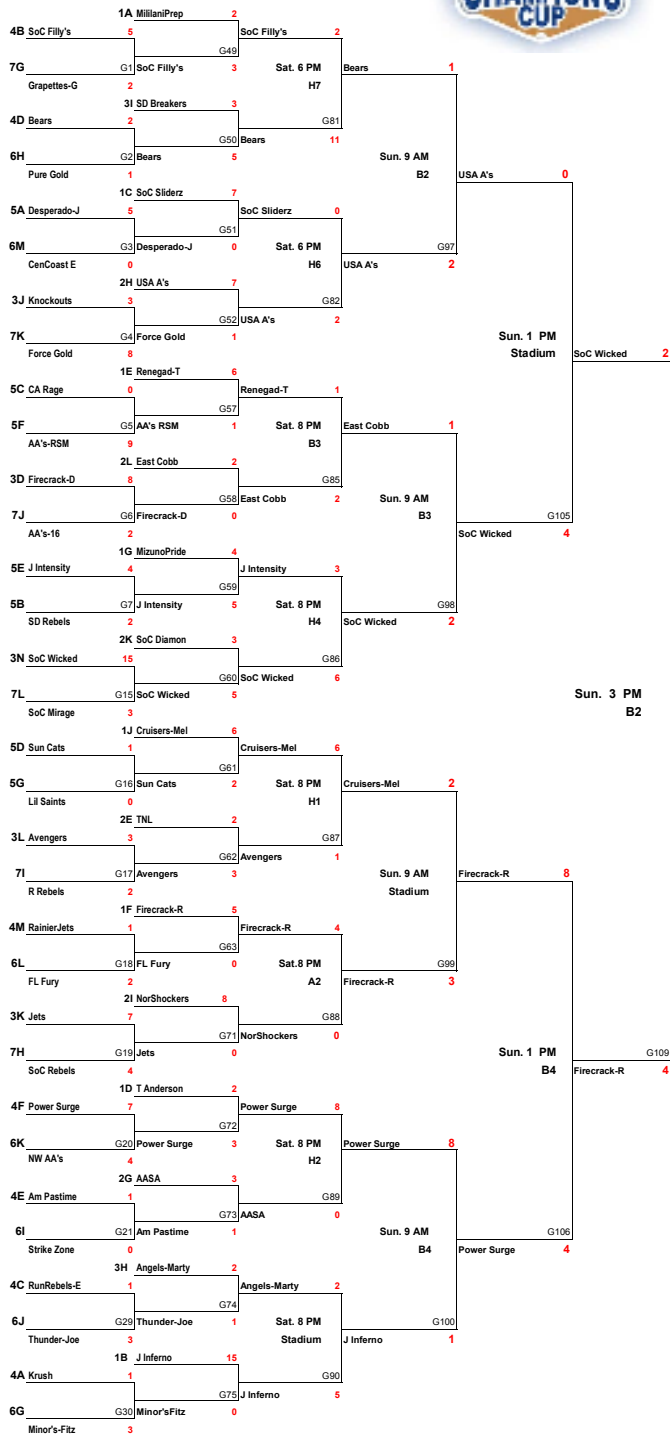

## Elimination Bracket

7/19/2009

- L1 Grapettes-G
- L2 Pure Gold
- L3 CenCoast E
- L4 Knockouts
- L5 CA Rage
- L6 AA's-16
- L7 SD Rebels
- L8 LV Rage
- L9 OC Dynasty
- L10 SD P Surge
- L11 Explosion-D
- L12 AA's Durham
- L13 Strike Force
- L14 CA Crushers
- L15 SoC Mirage
- L16 Lil Saints

- Game 1 Sat. 8:00 AM Lower Peter
- Game 2 Sat. 8:00 AM Stadium
- Game 3 Sat. 8:00 AM Barber 2
- Game 4 Sat. 8:00 AM Harvard 4
- Game 5 Sat. 8:00 AM Harvard 5
- Game 6 Sat. 8:00 AM Harvard 7
- Game 7 Sat. 8:00 AM Alton 2
- Game 8 Sat. 8:00 AM Harvard 3
- Game 9 Sat. 8:00 AM Harvard 2
- Game 10 Sat. 8:00 AM Harvard 1
- Game 11 Sat. 8:00 AM Barber 4
- Game 12 Sat. 8:00 AM Barber 3
- Game 13 Sat. 8:00 AM Harvard 6
- Game 14 Sat. 8:00 AM Alton 3
- Game 15 Sat. 10:00 AM Alton 3
- Game 16 Sat. 10:00 AM Harvard 6